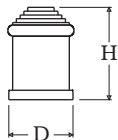

LUXE ATELIER

MILANO

Fermaporta a Pavimento Serie Art Deco 01
Art Deco Series 01 Floor Stop

Dimensioni
Dimensions

	H	D
XS	39	35
S	44	35
M	49	35
L	54	35
XL	59	35

Dimensioni in millimetri
Dimensions given in millimeters